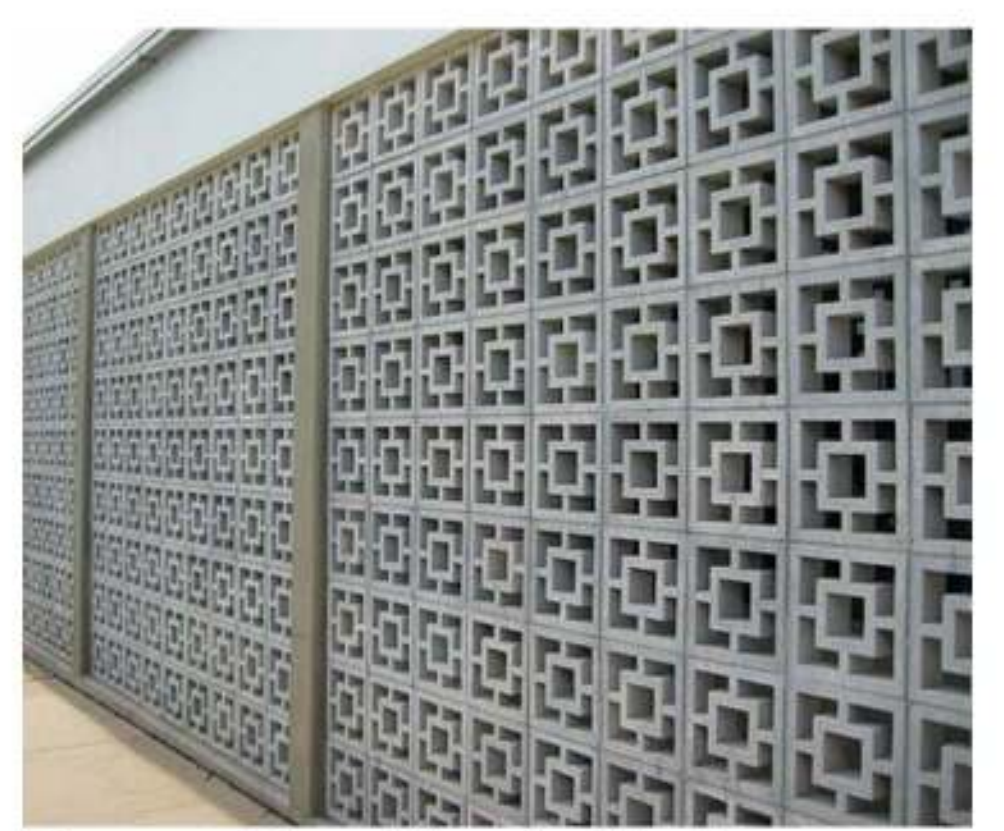

Play Structure

Decorative Block Wall

15'x20' Shade Ramada
scale: 1/2"=1'-0"

Black Mountain Park North Black Mountain

plan scale: 1:20
date: 01.10.20